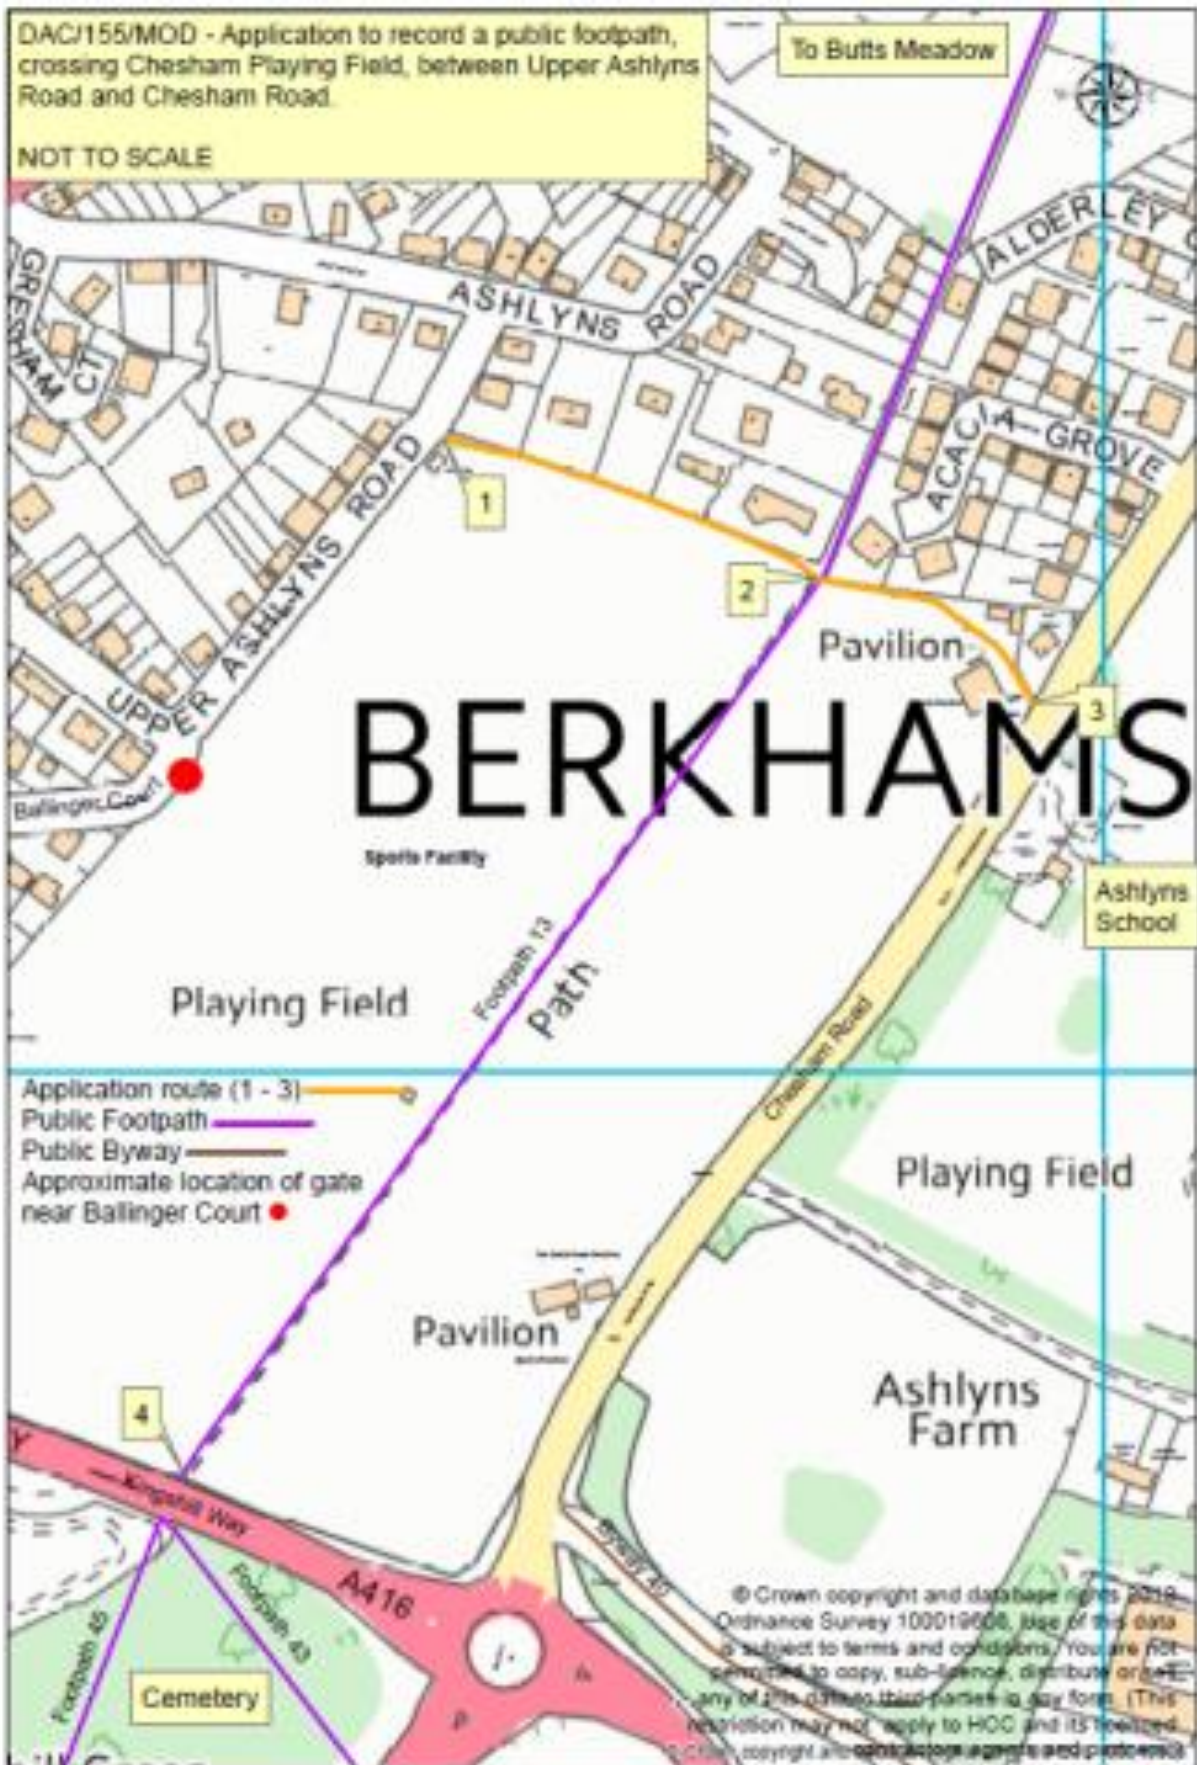

DAC/155/MOD - Application to record a public footpath, crossing Chesham Playing Field, between Upper Ashlyns Road and Chesham Road.

NOT TO SCALE

BERKSHAMS

- Application route (1 - 3)
- Public Footpath
- Public Byway
- Approximate location of gate near Ballinger Court

© Crown copyright and database rights 2018
Ordnance Survey 100019608. Use of this data is subject to terms and conditions. You are NOT permitted to copy, sub-licence, distribute or sell any of this data to third parties in any form. (This restriction may not apply to HOC and its licensed users.)
© Crown copyright and database rights 2018